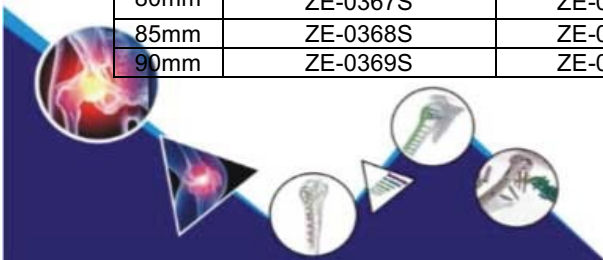

Head Dia : 6.5mm Hexagonal socket : 3.5mm

Core Dia : 4.44mm Tap Dia : N/A

TPI Dia : 1.0mm Drill Bit : 4.3mm

Shaft Dia : N/A Guide Wire : N/A

Thread Dia: 5mm

Manufacture & Exporter of  
Orthopedic Implants

Shop No1, St#7, Main Bazar Asad Colony, Sheikhpura Road  
Gujranwala Pakistan-52250.